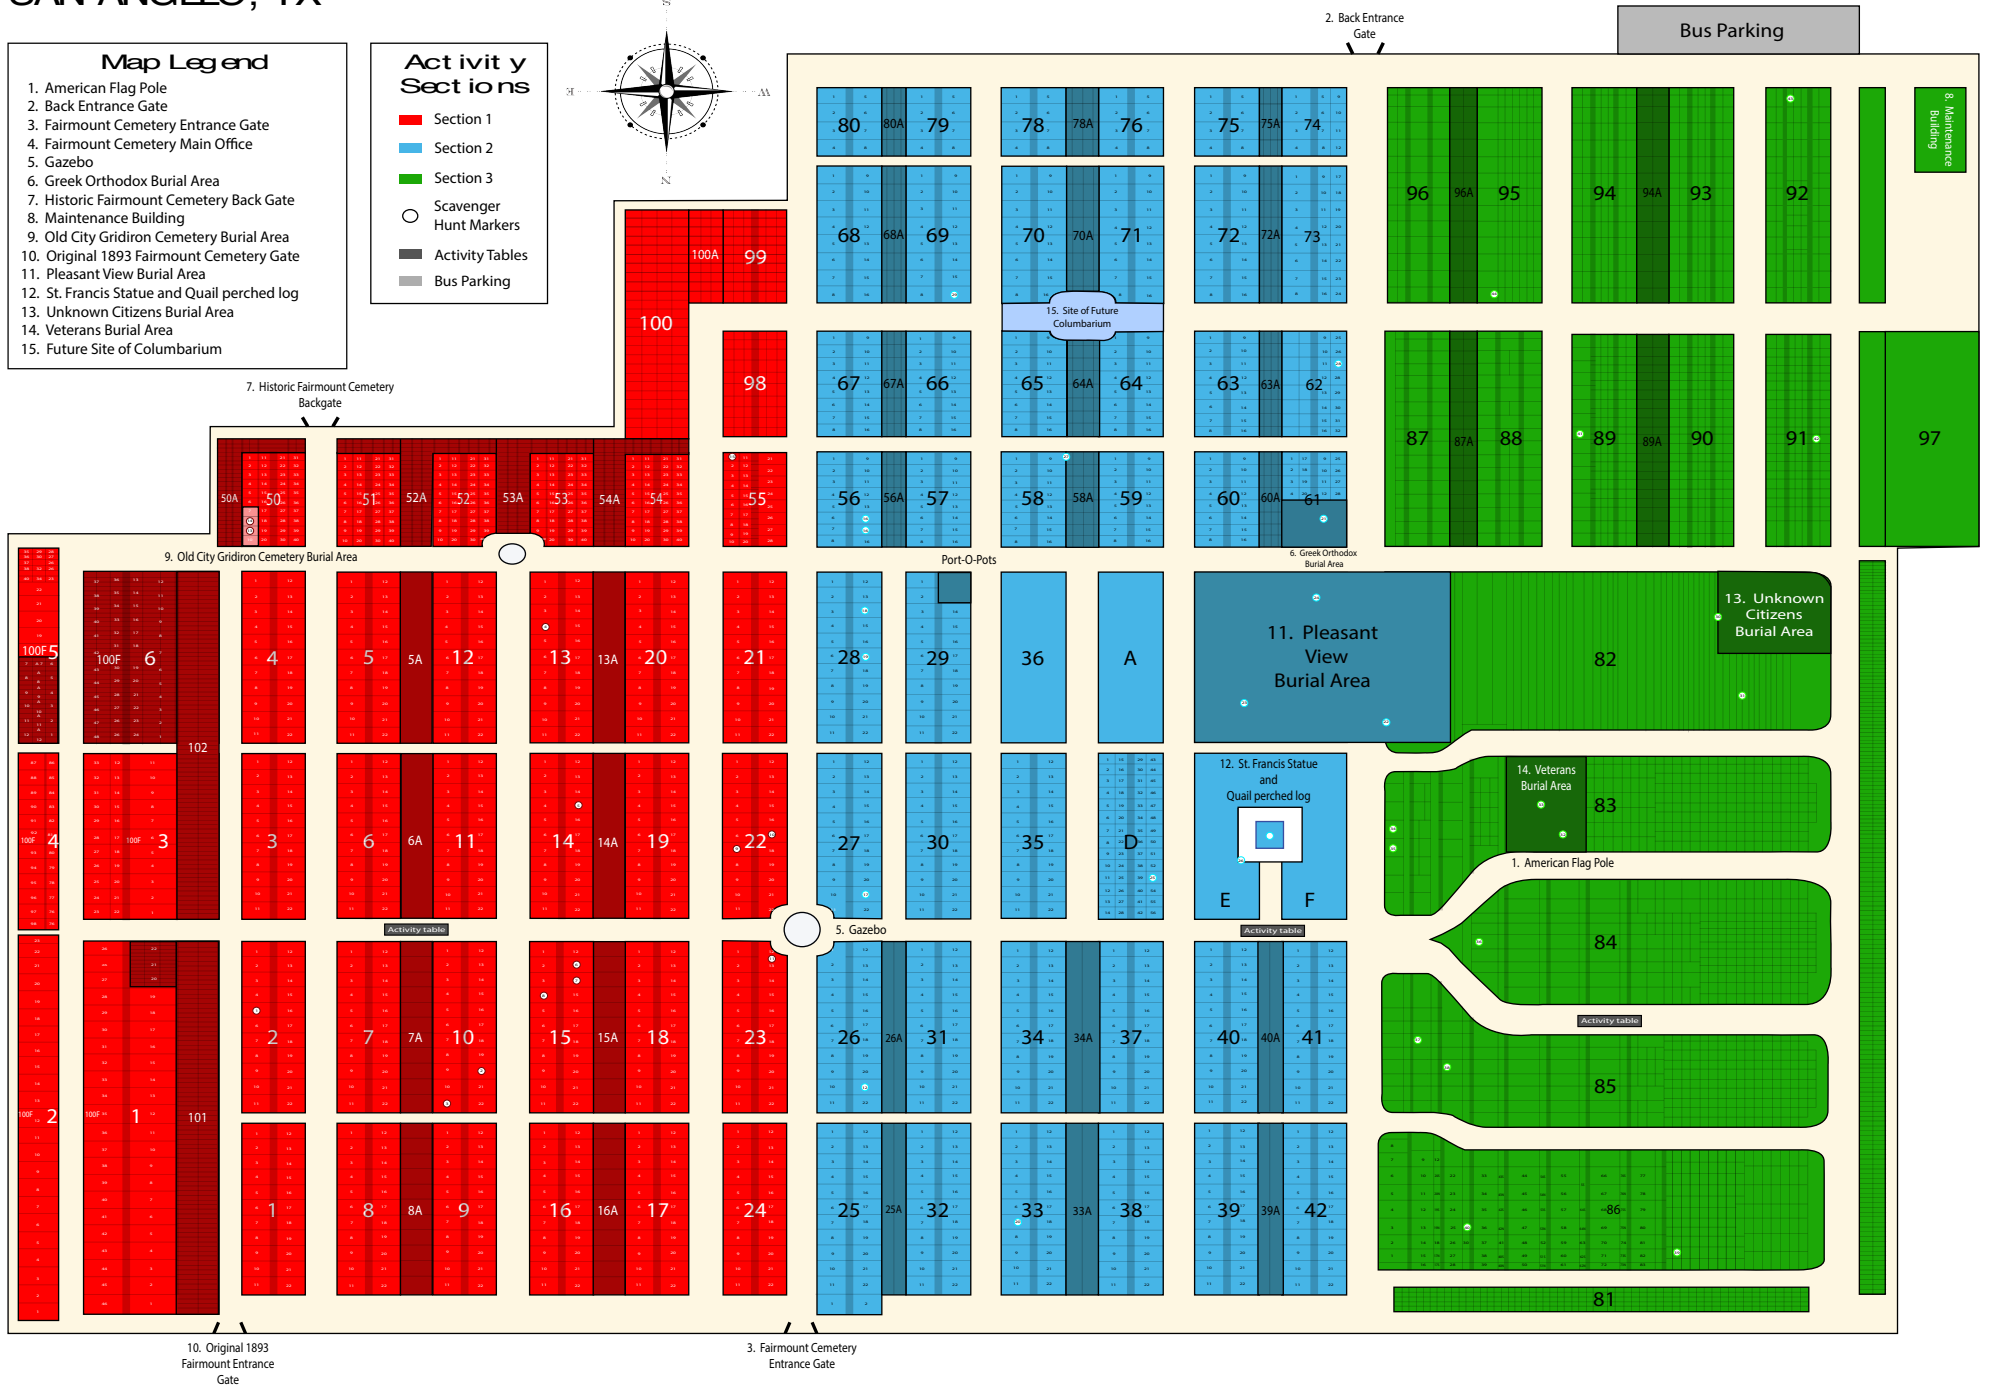

# FAIRMOUNT CEMETERY

SAN ANGELO, TX

## Map Legend

1. American Flag Pole
2. Back Entrance Gate
3. Fairmount Cemetery Entrance Gate
4. Fairmount Cemetery Main Office
5. Gazebo
6. Greek Orthodox Burial Area
7. Historic Fairmount Cemetery Back Gate
8. Maintenance Building
9. Old City Gridiron Cemetery Burial Area
10. Original 1893 Fairmount Cemetery Gate
11. Pleasant View Burial Area
12. St. Francis Statue and Quail perched log
13. Unknown Citizens Burial Area
14. Veterans Burial Area
15. Future Site of Columbarium

## Activity Sections

- Section 1
- Section 2
- Section 3
- Scavenger Hunt Markers
- Activity Tables
- Bus Parking

AVENUE N

4. Fairmount Cemetery  
Main Office  
1120 W Ave N