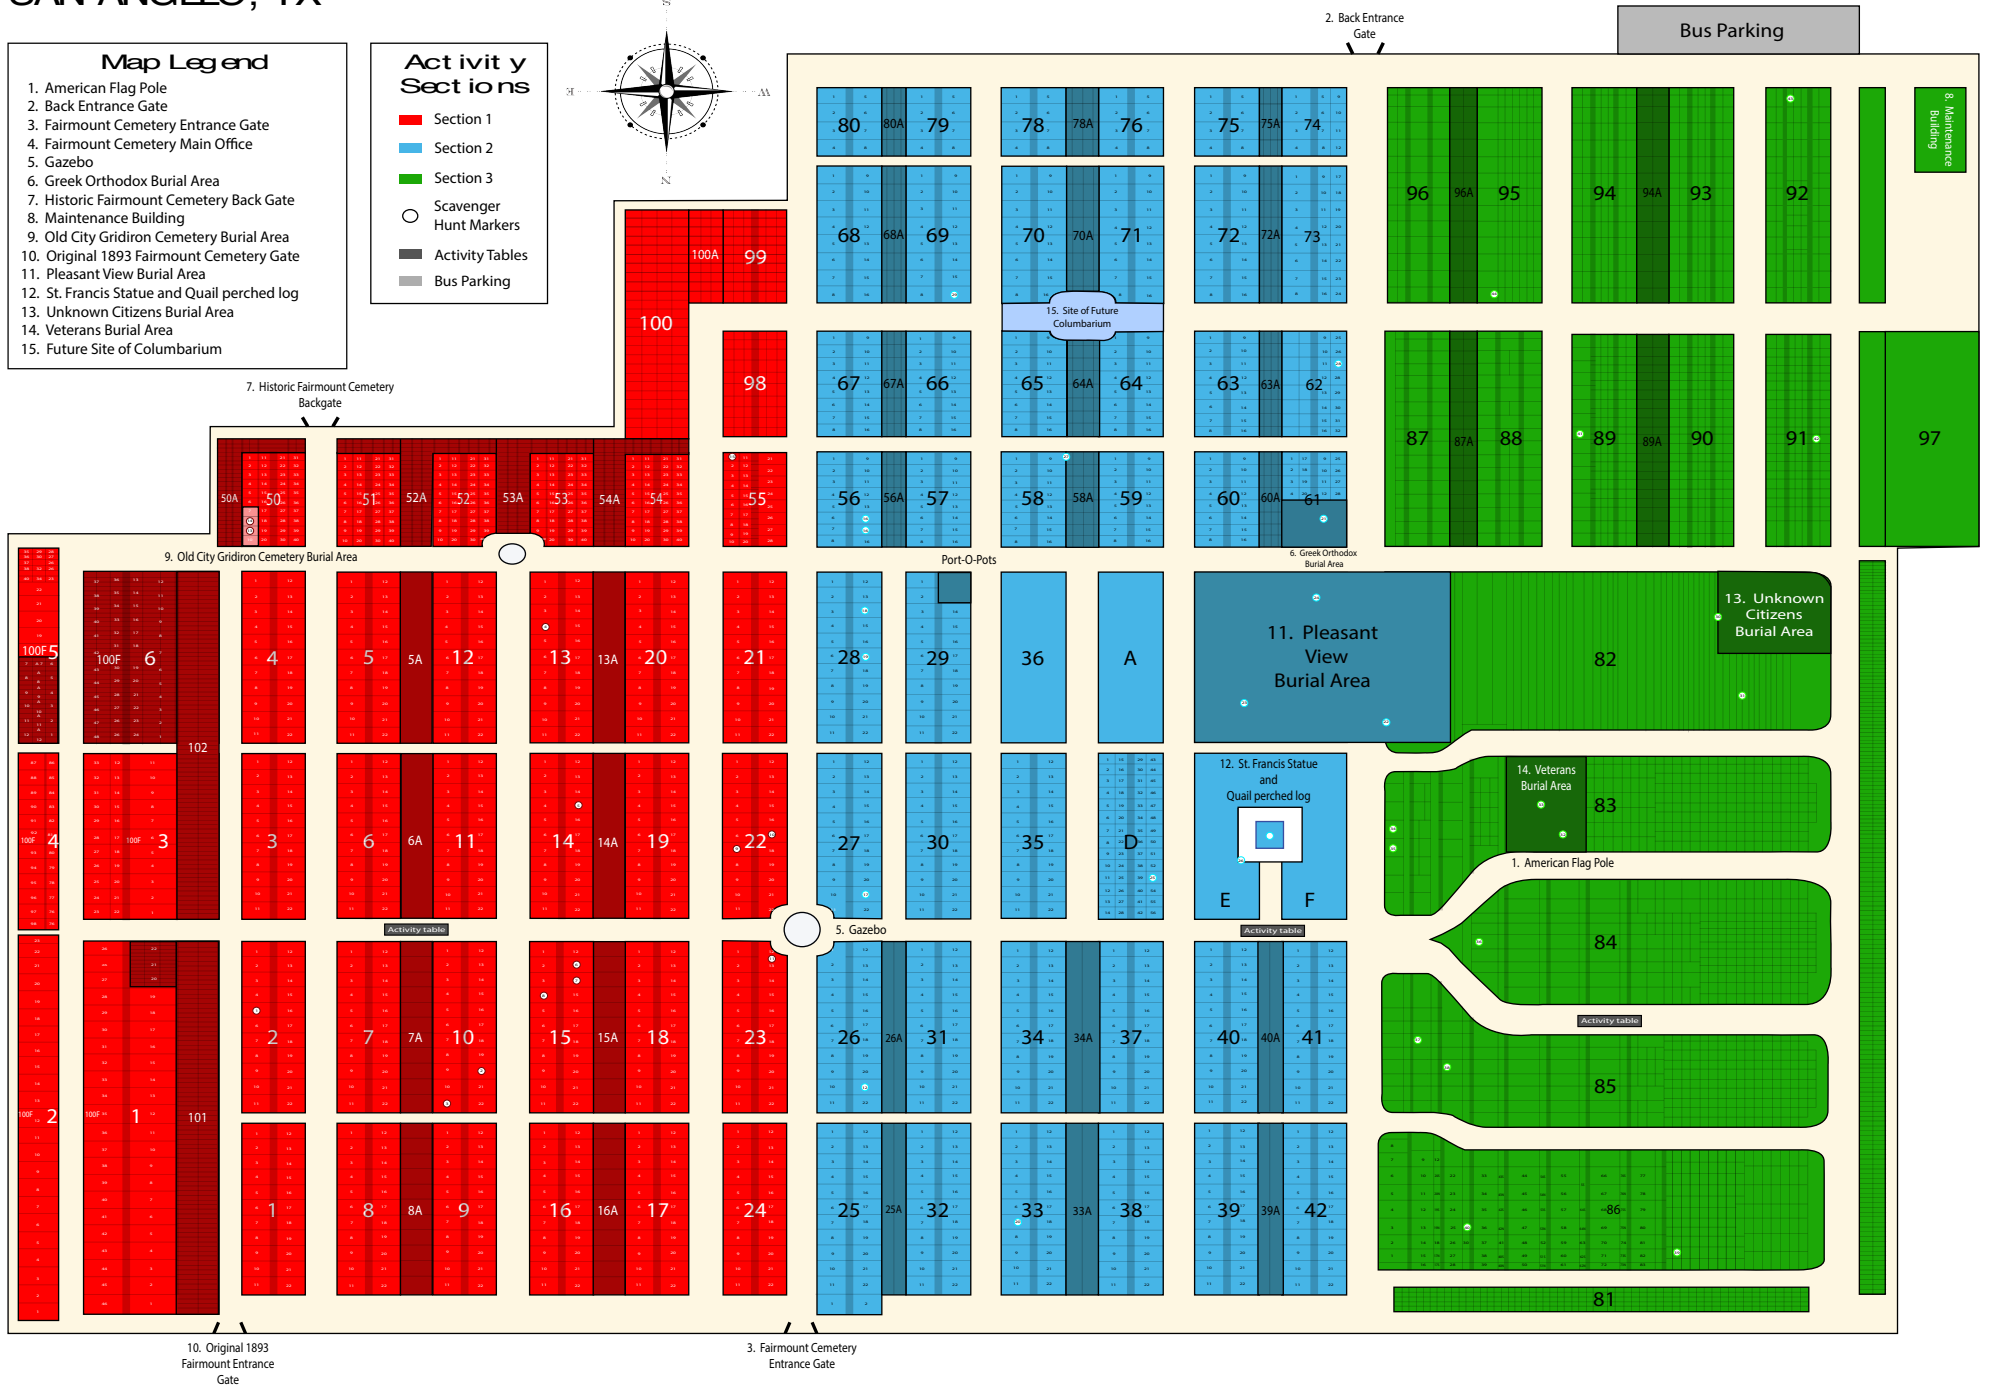

FAIRMOUNT CEMETERY

SAN ANGELO, TX

Map Legend

1. American Flag Pole
2. Back Entrance Gate
3. Fairmount Cemetery Entrance Gate
4. Fairmount Cemetery Main Office
5. Gazebo
6. Greek Orthodox Burial Area
7. Historic Fairmount Cemetery Back Gate
8. Maintenance Building
9. Old City Gridiron Cemetery Burial Area
10. Original 1893 Fairmount Cemetery Gate
11. Pleasant View Burial Area
12. St. Francis Statue and Quail perched log
13. Unknown Citizens Burial Area
14. Veterans Burial Area
15. Future Site of Columbarium

Activity Sections

- Section 1
- Section 2
- Section 3
- Scavenger Hunt Markers
- Activity Tables
- Bus Parking

AVENUE N

4. Fairmount Cemetery
Main Office
1120 W Ave N